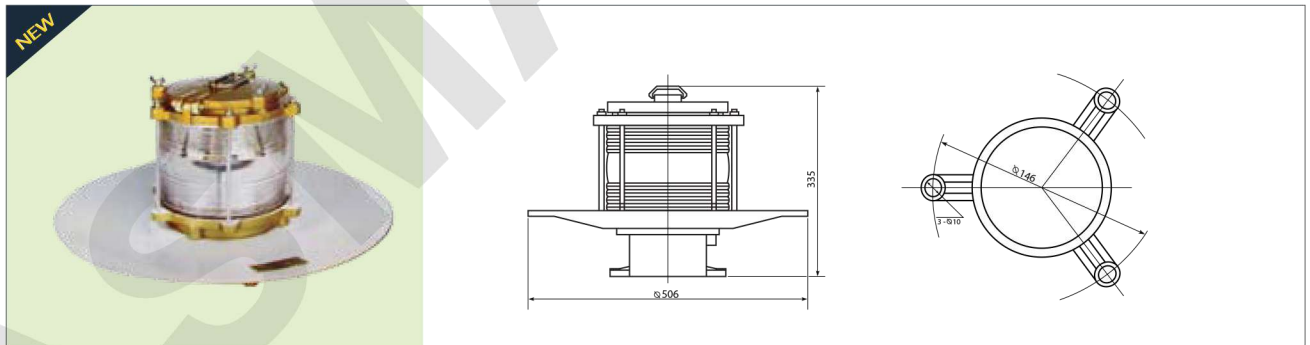

LAMPU SIGNAL

CXD8

Daylight signal light (Aldis Lamp)

CXD7

Morse signal light

TYPE	NAME	VISIBILITY	LEVEL ARC	LAMP HOLDER	VOLTAGE	POWER	PROTECTION CLASS	WEIGHT
CXD8	Daylight signal light	> 2n.m	360°	G6.35	24V	60W	IP44	2.6 kg
CXD7	Morse signal light	> 5n.m	360°	B22d	220V 110V	25W x 3	IP55	6.4 kg