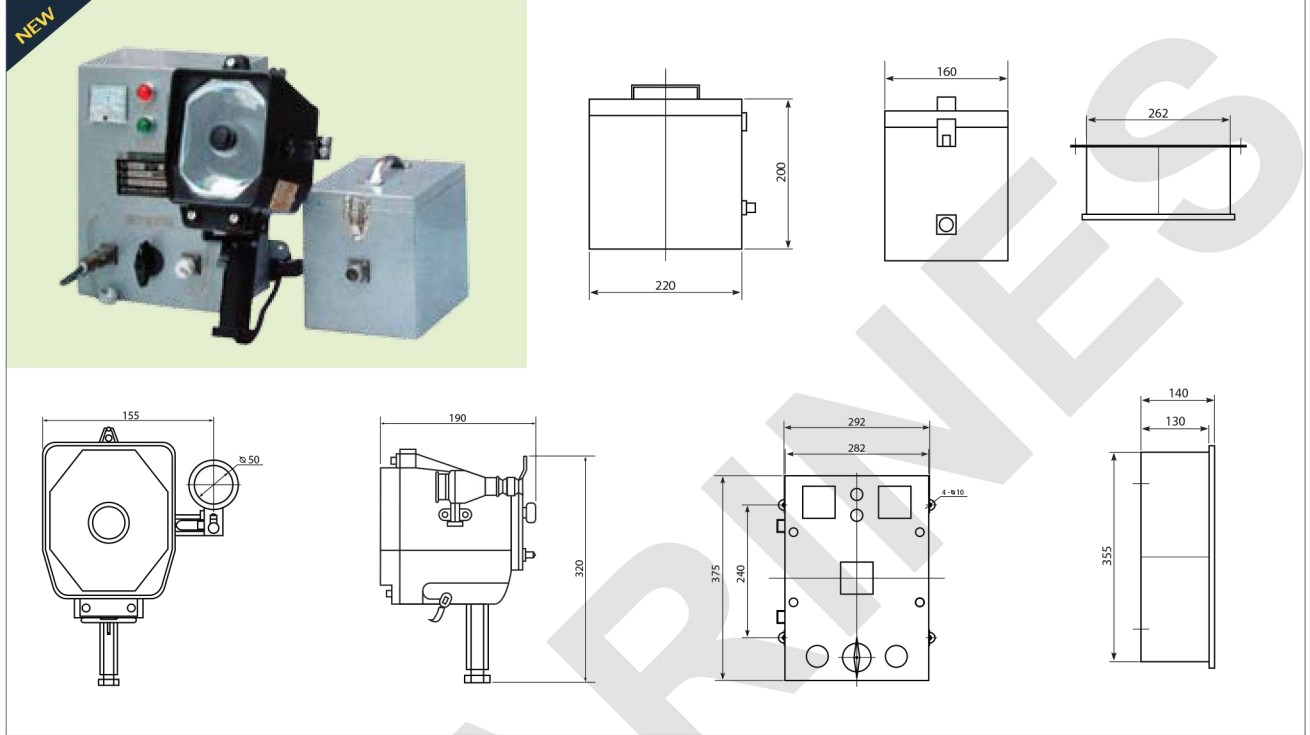

LAMPU SIGNAL

CXD8

Daylight signal light (Aldis Lamp)

CXD7

Morse signal light

TYPE	NAME	VISIBILITY	LEVEL ARC	LAMP HOLDER	VOLTAGE	POWER	PROTECTION CLASS	WEIGHT
CXD8	Daylight signal light	> 2n.m	360°	G6.35	24V	60W	IP44	2.6 kg
CXD7	Morse signal light	> 5n.m	360°	B22d	220V 110V	25W x 3	IP55	6.4 kg